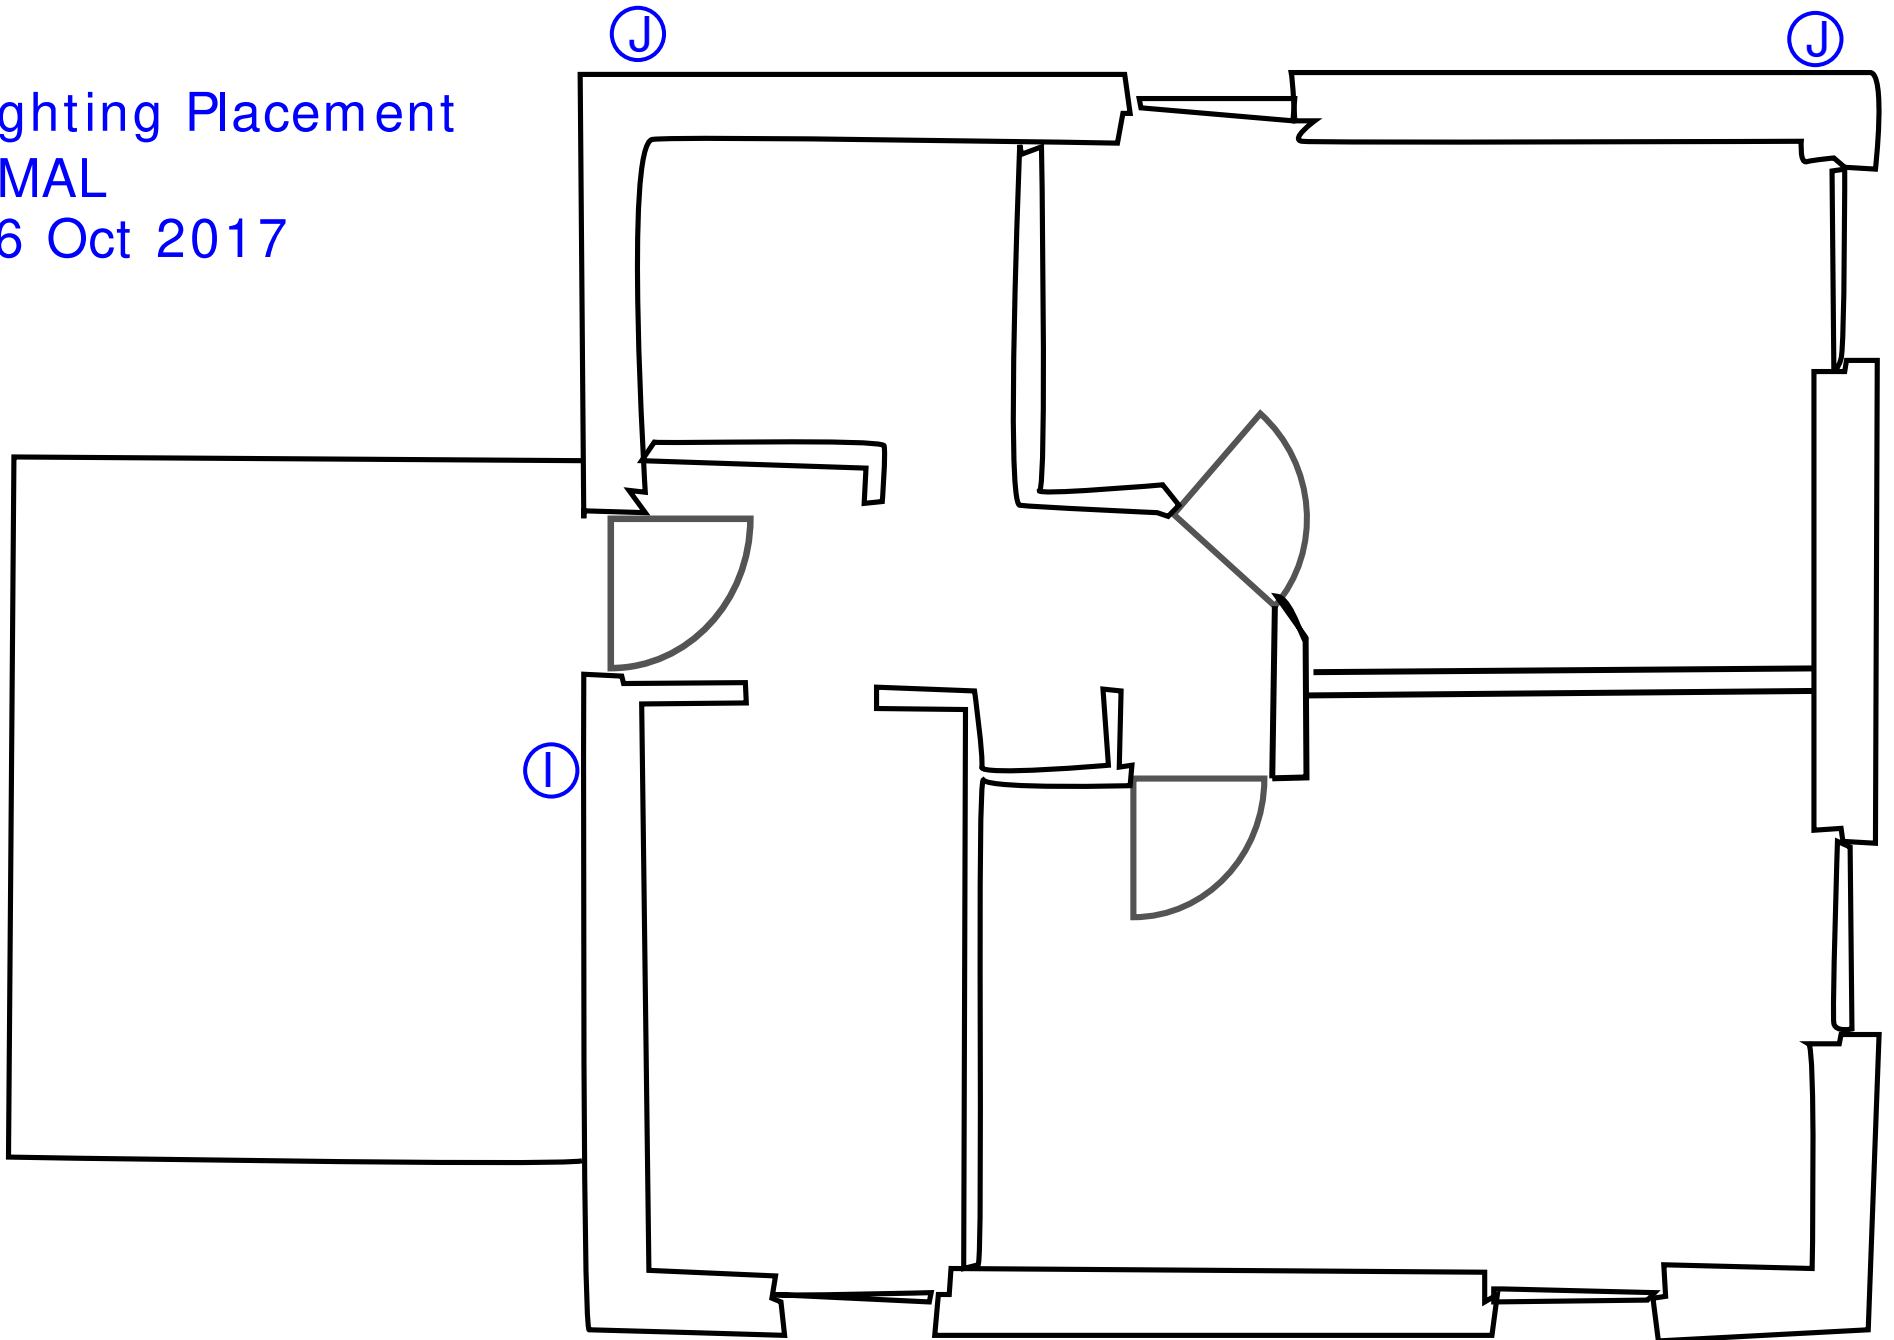

Lighting Placement
SMAL
26 Oct 2017