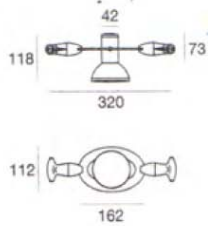

Items from SMAL

Page 4 of 4

Position

Cable lights (only 4 of # 51456)

TRADDEL: TR 4109-9	rust? wall connector	4	114,00	456,00
50m cable TR 4152-50	CAVO	1	178,00	178,00
(spot) 51456	spot row	4	~~133,00~~	~~1064,00~~
(bar) TR 4000-9	bar row	8	67,00	536,00

K
L

For clarity, light below is called (spot) at position K

Vega-C30_3 | Cable System | 220-240 V | 1xE27

ISOLA
CUCINA type
Rust 51456

For clarity, light below is called (bar) at position L

Vega-C30_1 | Cable System | 220-240 V | 1xR7s (114,2mm)