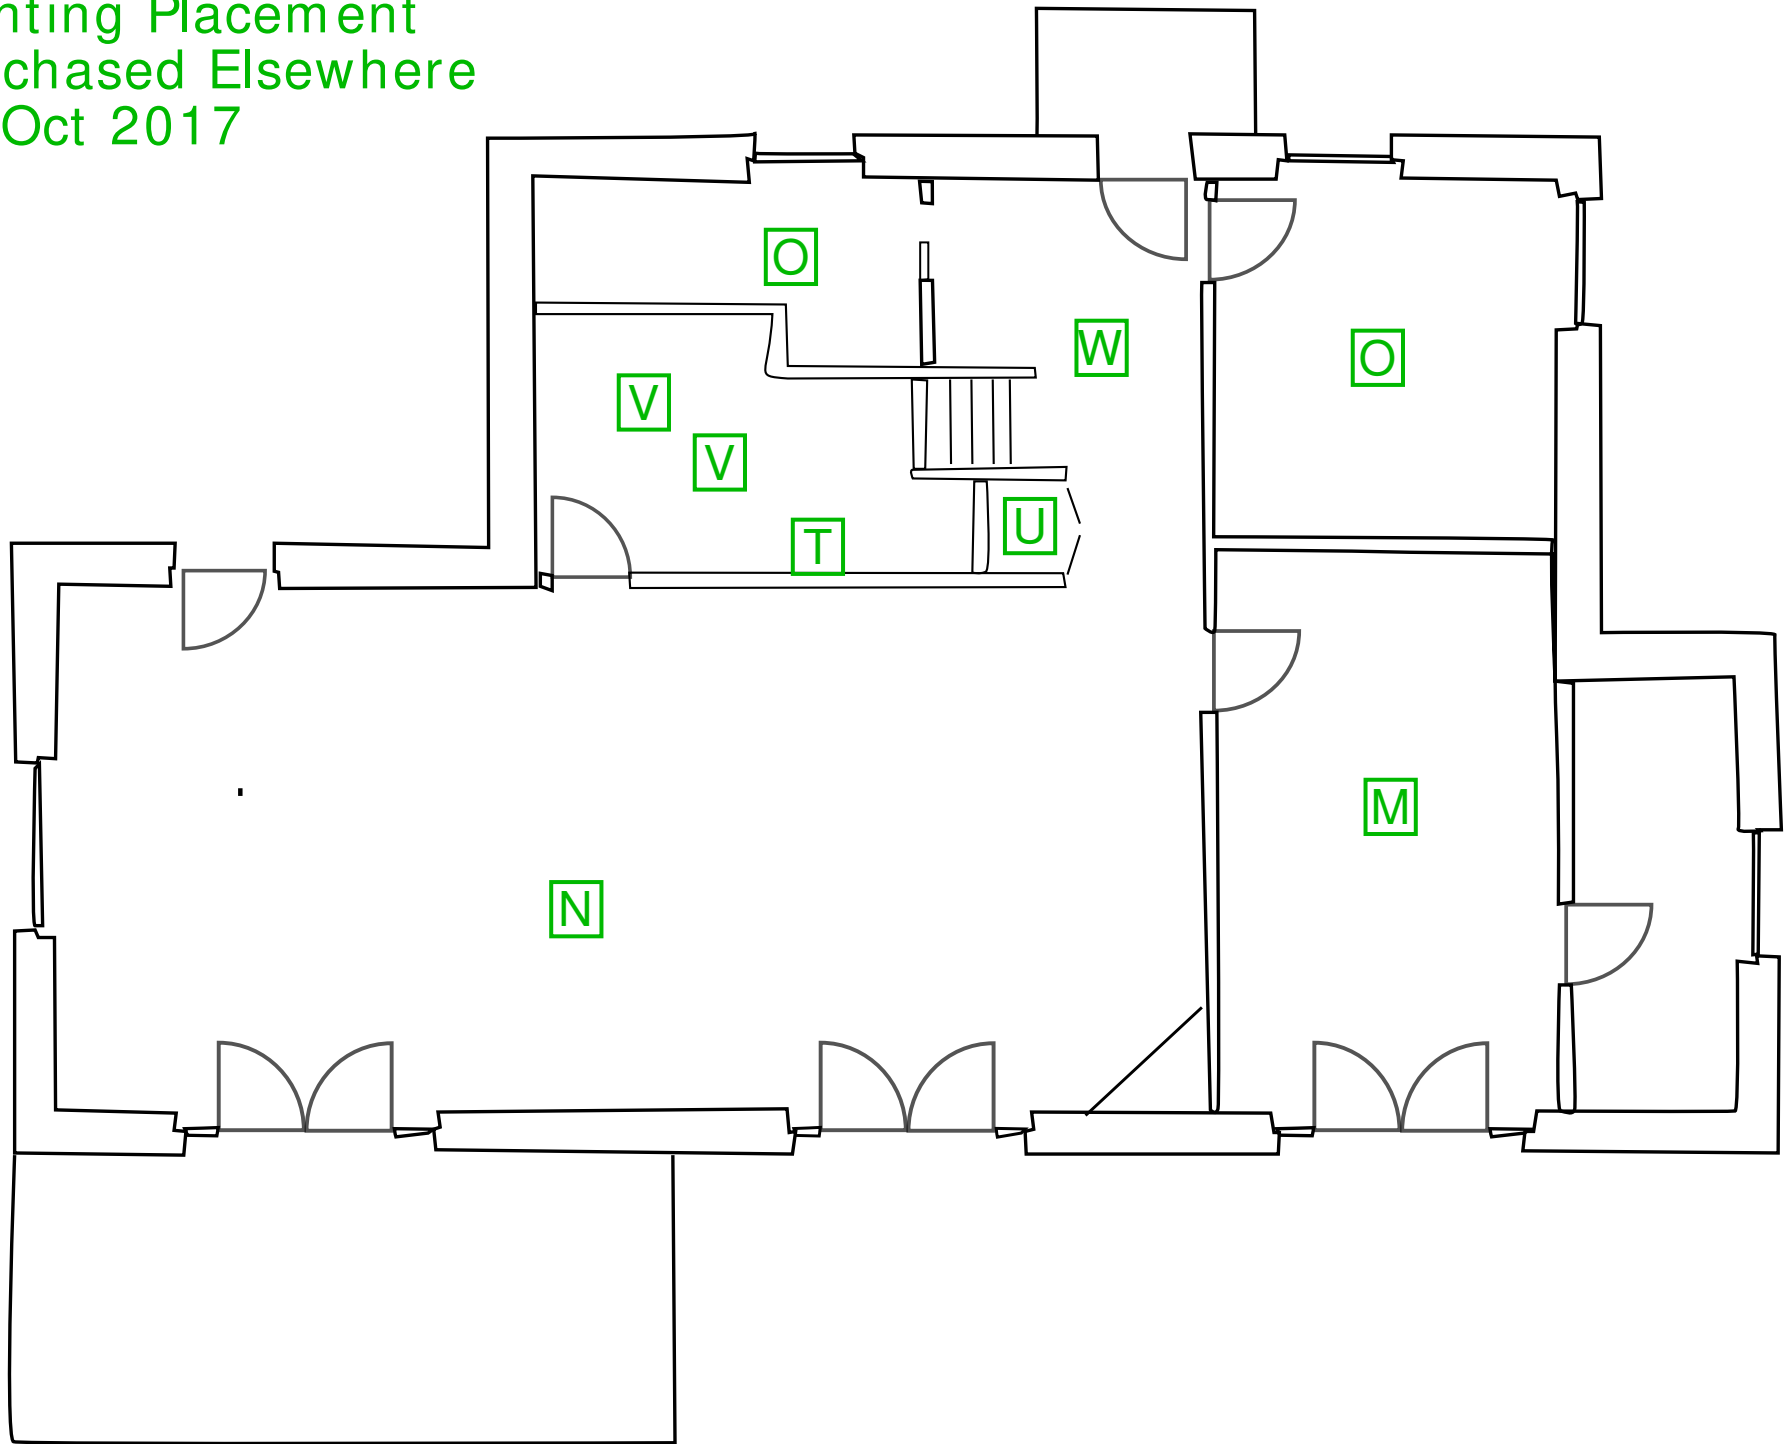

Lights purchased elsewhere

Page 4 of 4

Position

Utility ceiling (2)

TROSS

Binario da soffitto, 3 faretti, bianco

IKEA

V

Entryway ceiling

Lampada a sospensione

modello 6276 N PERENZ-6276N

<http://www.mpcshop.it>

W

Lighting Placement
SMAL
26 Oct 2017

Lighting Placement
SMAL
26 Oct 2017

Lighting Placement
Purchased Elsewhere
26 Oct 2017

Lighting Placement
Purchased Elsewhere
26 Oct 2017