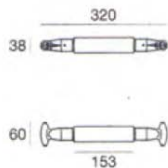

J

Items from SMAL

Page 4 of 4

Position

Cable lights (only 4 of # 51456)

| | | | | |
|----------------------|----------------------|---|-------------------|--------------------|
| TRADDEL: TR 4109-9 | rust? wall connector | 4 | 114,00 | 456,00 |
| 50m cable TR 4152-50 | CAVO | 1 | 178,00 | 178,00 |
| (spot) 51456 | spot row | 4 | 133,00 | 1064,00 |
| (bar) TR 4000-9 | bar row | 8 | 67,00 | 536,00 |

K
L

For clarity, light below is called (spot) at position K

Vega-C30_3 | Cable System | 220-240 V | 1xE27

ISOLA
CUCINA type
Rust 51456

For clarity, light below is called (bar) at position L

Vega-C30_1 | Cable System | 220-240 V | 1xR7s (114,2mm)