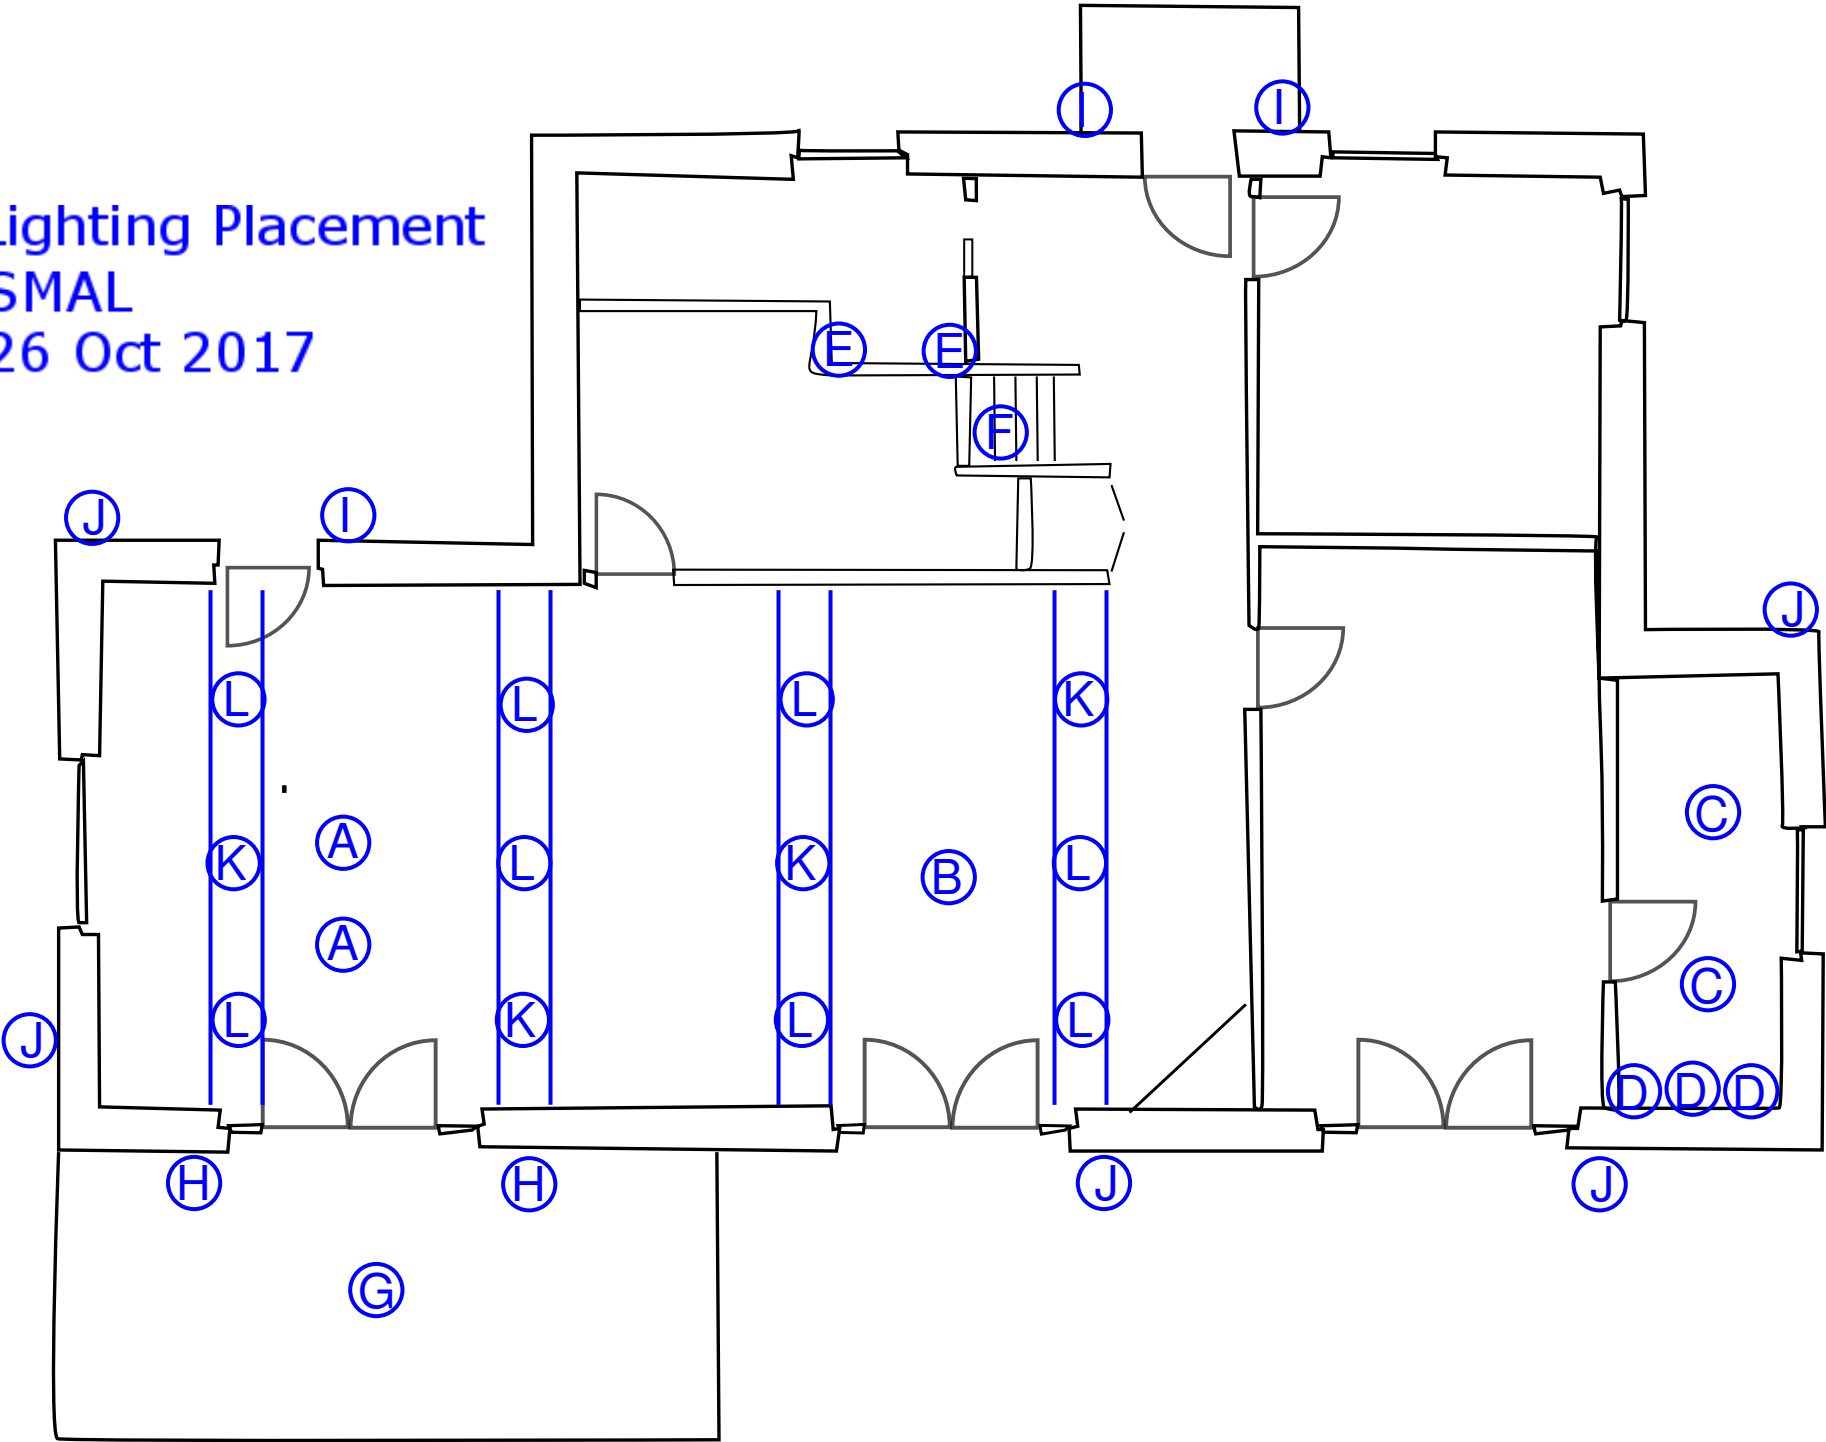

Lighting Placement
SMAL
26 Oct 2017